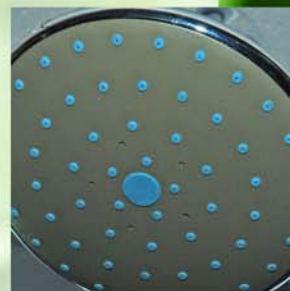

shower cabin

Crystal 1300

1300mm x 850mm x 2300mm

The Crystal 1300 is shallow tray (elongated) shower cubicle. Comprising a built in overhead shower, hand shower with flexible hose and riser bar and 3 body jets. The walls of the cubicle are glass and the unit also has a glass shelf inside for toiletries. Also inside the Crystal 1300 shower room is a seat to use when you are using the body jets and which can be flipped up when not in use. The back walls are darkened mirrored glass. The front glass panels and doors are clear glass. The Crystal 1300 is available in left and right handed options and also in 1200 x 800mm.

This shower requires between 1 and 3bar of water pressure and can be supplied from a combi boiler, pressurised system etc. For gravity fed or low pressure, installing a twin impellor pump is recommended. Where water pressures are not balanced (of equal pressure) fitting a Pressure Equalising Valve is required to protect the

Thermostatic Valve from damage. Our showers are designed to be freestanding, water should be made available to the shower into the corner (if corner fitting) or central at the back (if the shower fits against one wall) and be fed to a point approximately 1mtr from the floor and finished ready for 15mm compression fittings.

The Hand Shower. All Bathtek Showers are fitted with a multi jet hand shower, that allows you to choose the type of spray you want when showering. Choose from a powerful focused blast through to a gentle spray simply by rotating the shower head.