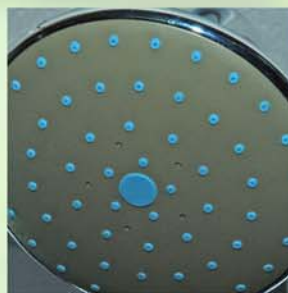

shower cabin

Crystal 800

800mm x 800mm x 2300mm

The Crystal 800 is shallow tray corner (quadrant) 800 x 800mm shower cubicle. Comprising a built in overhead shower, hand shower with flexible hose and riser bar and 3 body jets. The walls of the cubicle are glass and the unit also has a glass shelf inside for toiletries. Also inside the Crystal 800 shower room is a seat to use when you are using the body jets and which can be flipped up when not in use. The back walls are darkened mirrored glass. The front glass panels and doors are clear glass. The Crystal is available in 800mm, 900mm and 1000mm quadrant options to suit most bathroom spaces.

This shower requires between 1 and 3bar of water pressure and can be supplied from a combi boiler, pressurised system etc. For gravity fed or low pressure, installing a twin impellor pump is recommended. Where water pressures are not balanced (of equal pressure) fitting a Pressure Equalising Valve is required to protect the

Thermostatic Valve from damage. Our showers are designed to be freestanding, water should be made available to the shower into the corner (if corner fitting) or central at the back (if the shower fits against one wall) and be fed to a point approximately 1mtr from the floor and finished ready for 15mm compression fittings.

The Hand Shower. All Bathtek Showers are fitted with a multi jet hand shower, that allows you to choose the type of spray you want when showering. Choose from a powerful focused blast through to a gentle spray simply by rotating the shower head.